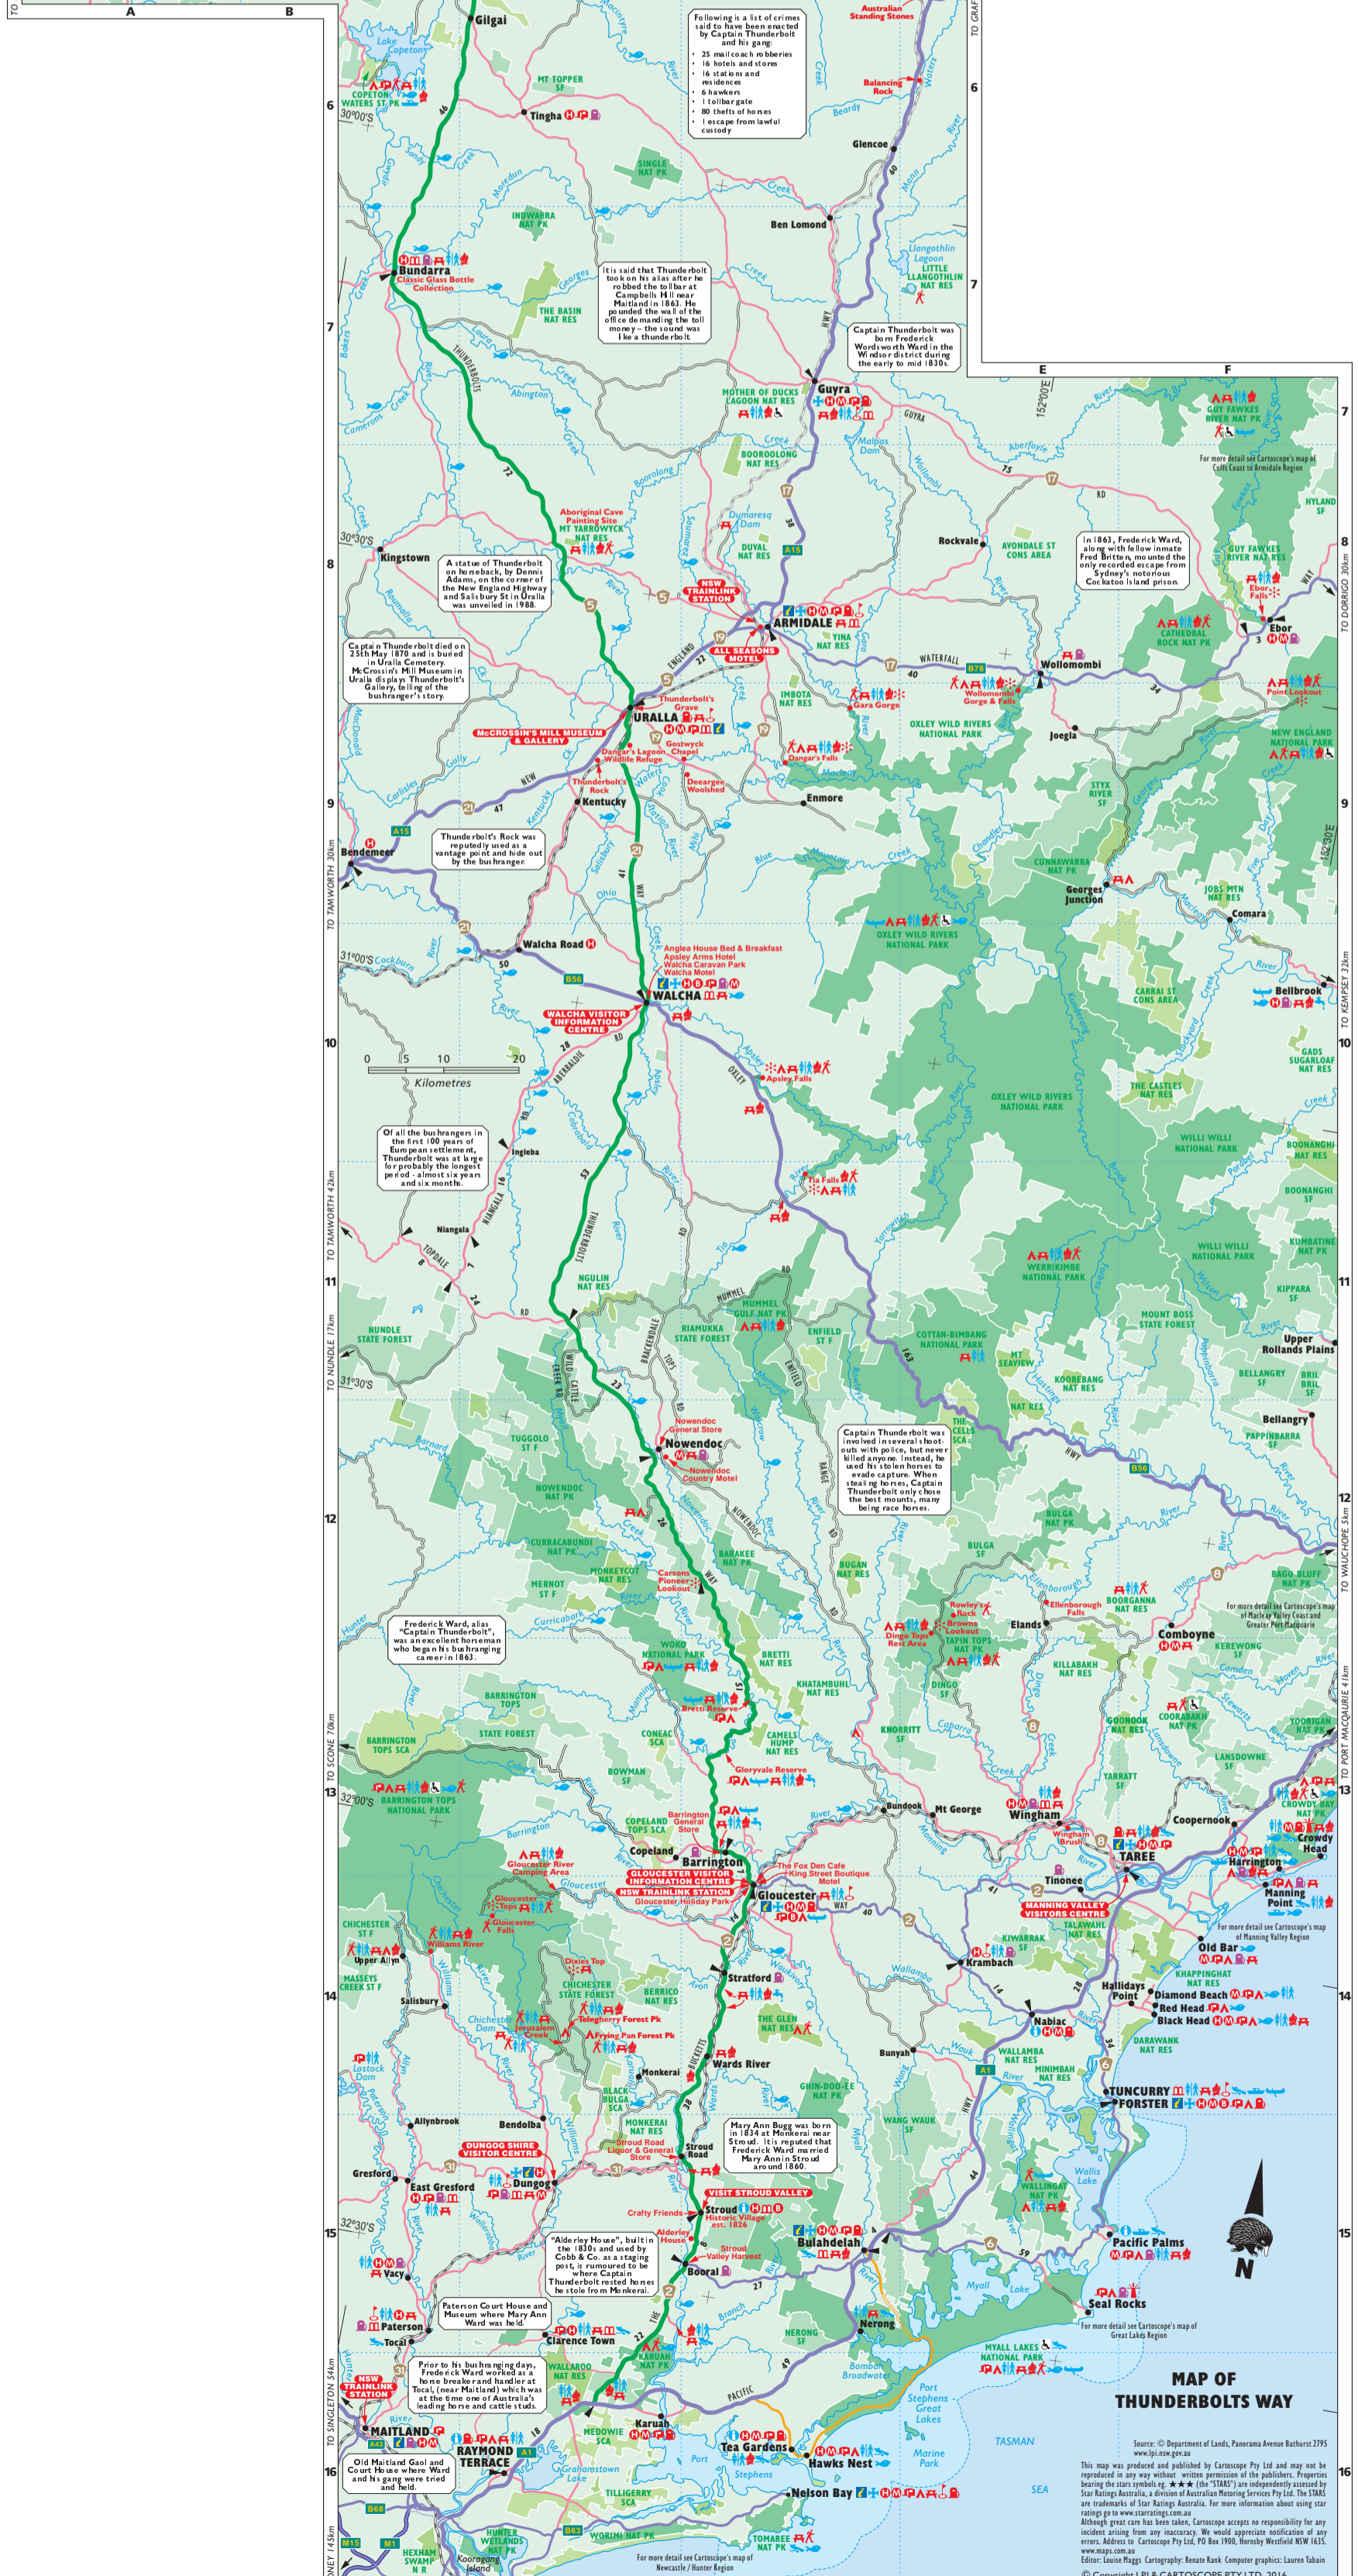

CARTOSCOPE MAPS AND GUIDES

Log on to see detailed touring and holiday maps, information and to purchase maps and guides.

Click on the weblink below to log on

www.maps.com.au

Grab a map ... and plan your next getaway

www.lpi.nsw.gov.au

Click above for NSW Government map products

NSW Land & Property Information